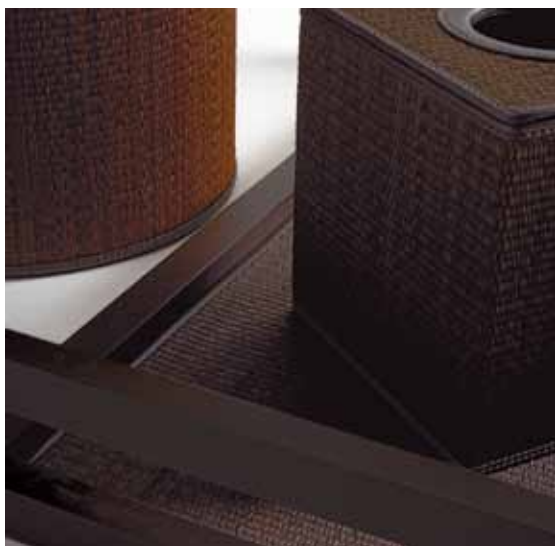

colori/colours: testa di moro / dark brown

dimensioni/dimensions: cm 50 x 39 x 18 h / 19,68" x 15,35" x 7,08" h

dettagli/details: coperchio con cerniere, dettagli in ecopelle, fodera removibile in cotone / hinged lid, eco-leather details, removable cotton lined