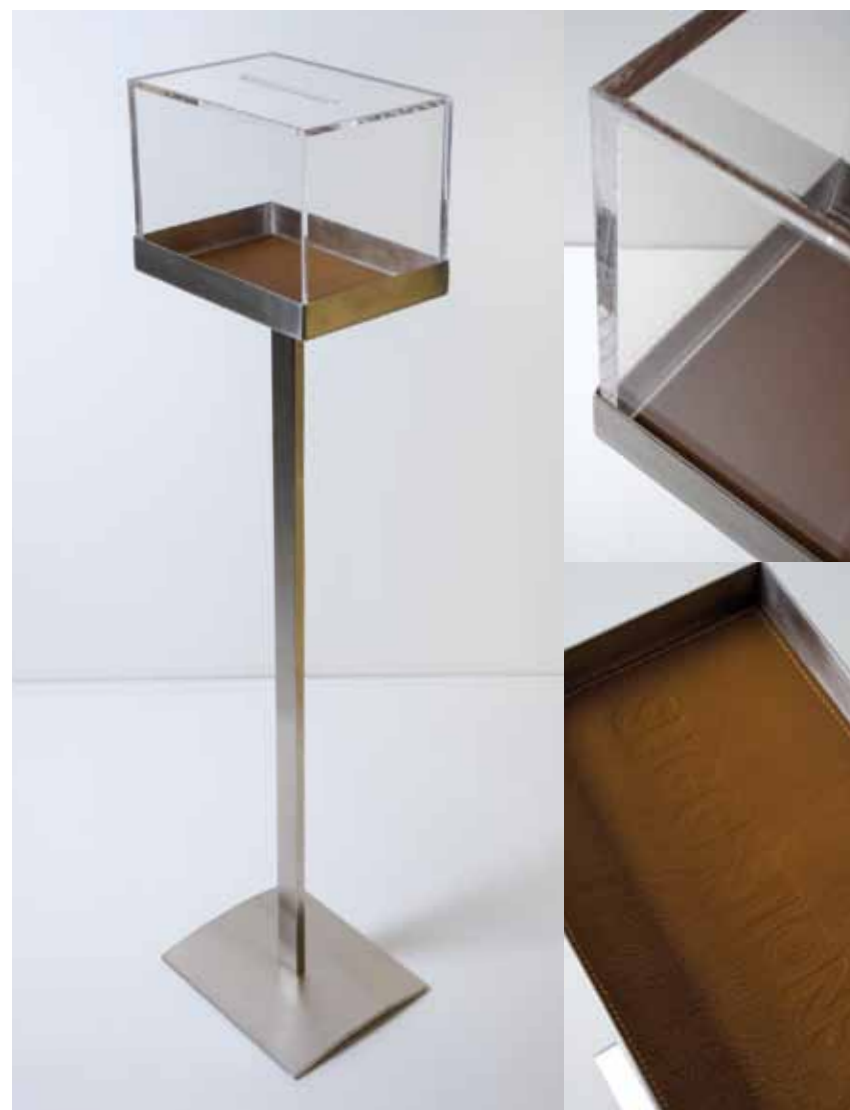

code: SEG13510

art./item: cassetta suggestions / suggestions box

materiali/materials: acciaio inox, plexi / stainless steel, plexi

finiture/finish: satinato / satin finished

dim./dimensions: base cm 28,5 x 24 - cassetta 27,5 x 19,5 x 20,5 h - altezza tot. 120
base 11,2" x 9,5" - box 10,8" x 7,6" x 8" h - height 47"

peso/weight: 11 kg / 24,25 lb

dettagli/details: tappetino in ecopelle cognac / cognac-colour mat in eco-leather